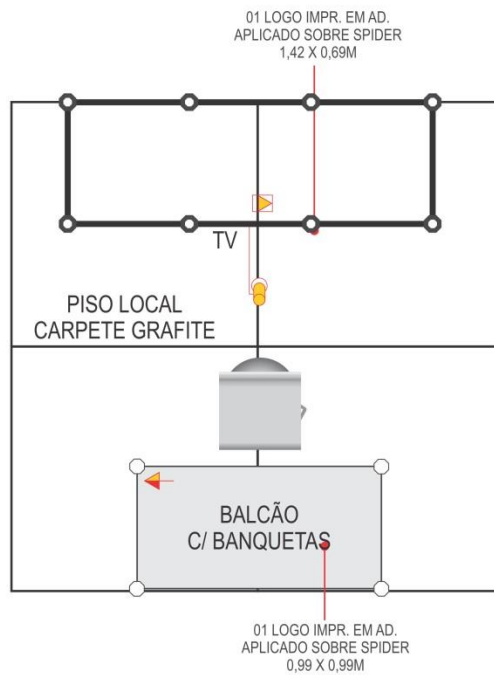

LEGENDA

- ◀ TOMADA DE CORRENTE NA PAREDE - BAIXA
- ◀ TOMADA DE CORRENTE DE MEIA-ALTURA
- ◀ TOMADA DE CORRENTE ALTA
- ◻ TOMADA DE CORRENTE NO PISO
- @ PONTO DE INTERNET
- ◻ REFLETOR
- ARANDELA
- FITA OU MANGUEIRA DE LED
- ◊ CROICA
- ◊ PENDENTE
- ◊ PLAFON DE EMBUTIR
- ◻ PLAFON DE SOBREPOR
- CALHA DE ILUMINAÇÃO
- ◻ QUADRO DE DISTRIBUIÇÃO

POSIÇÃO DE MONTAGEM

PONTA DE ILHA

REVESTIMENTO EM ADESIVO