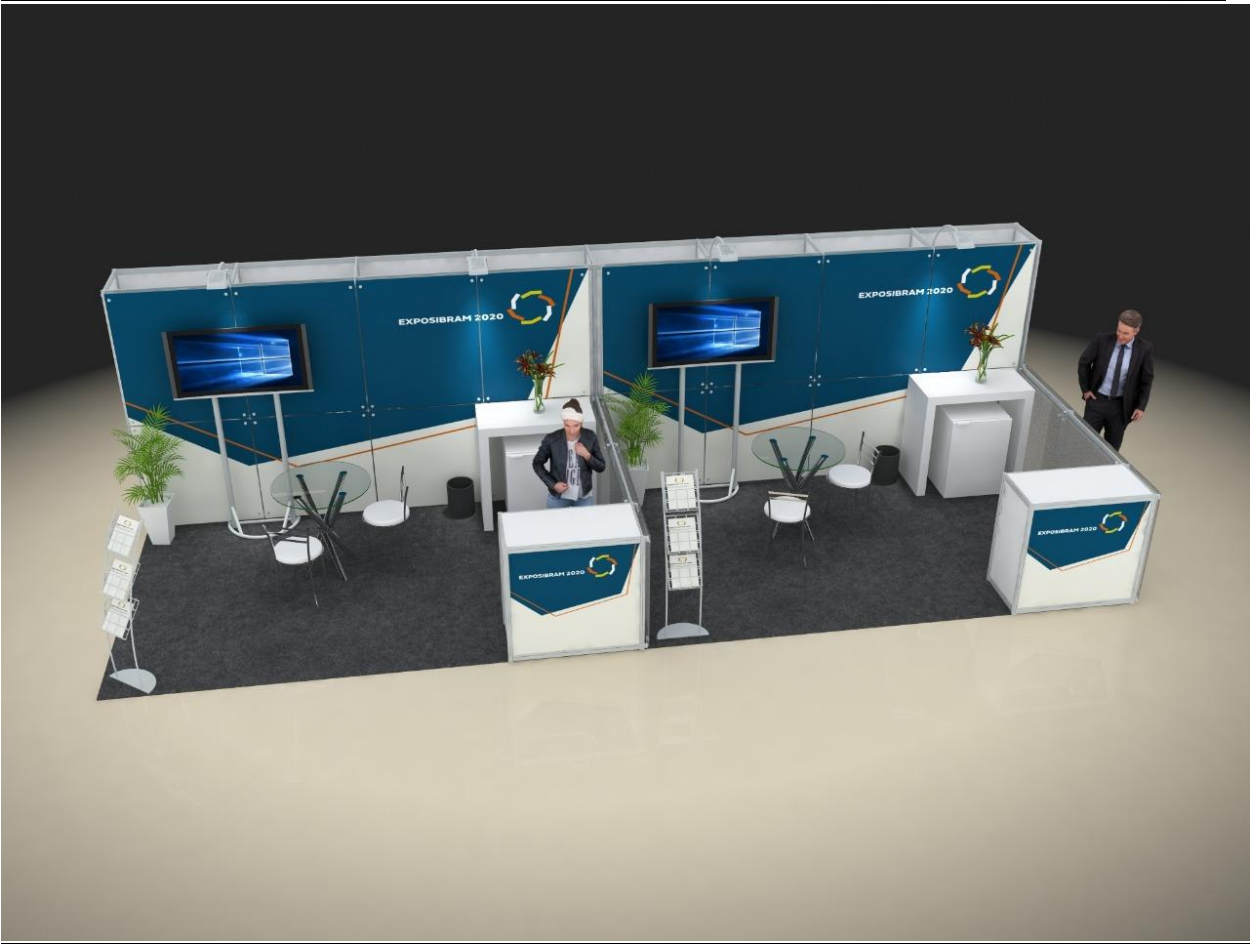

Stand design – 12m²