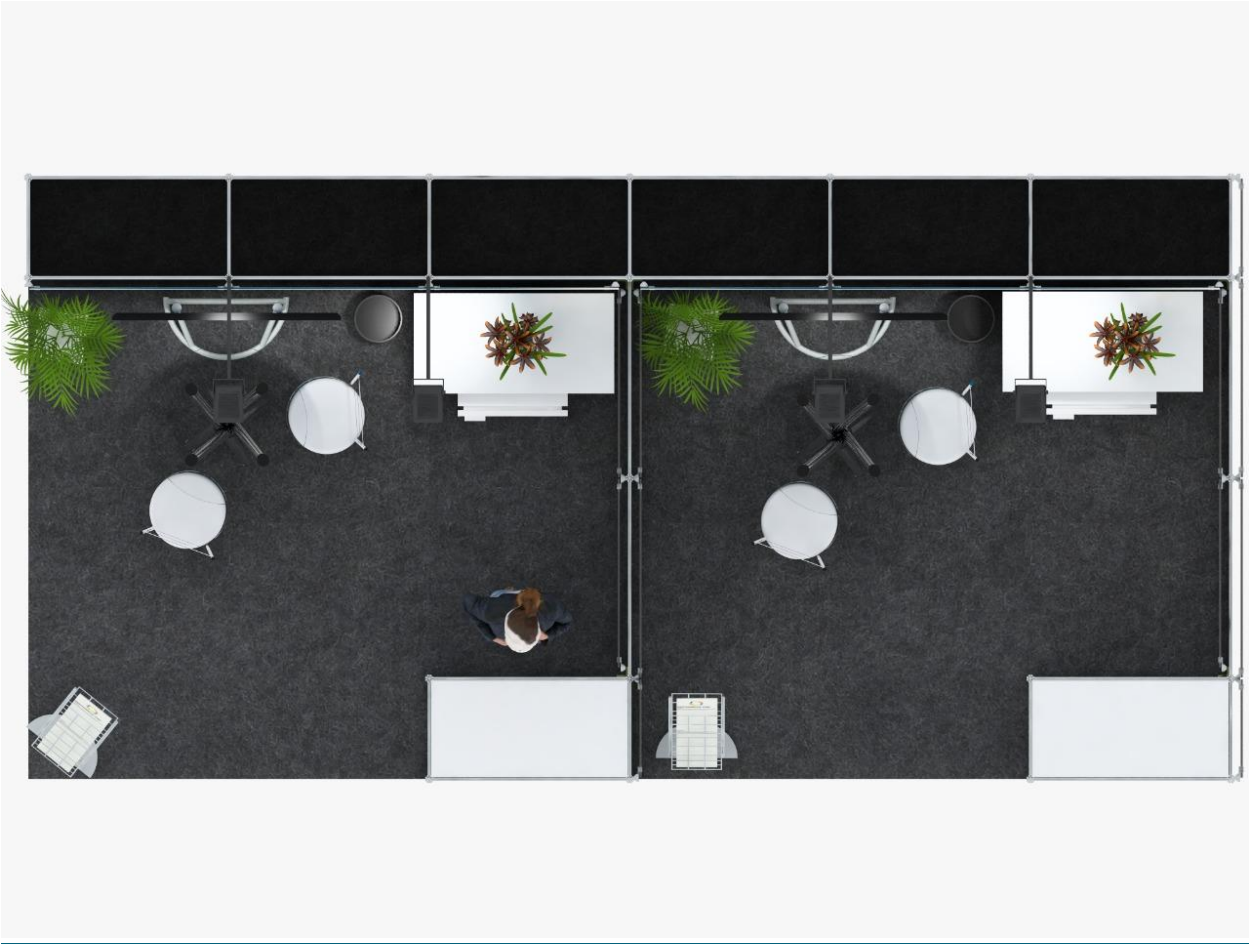

Stand design – 9m²